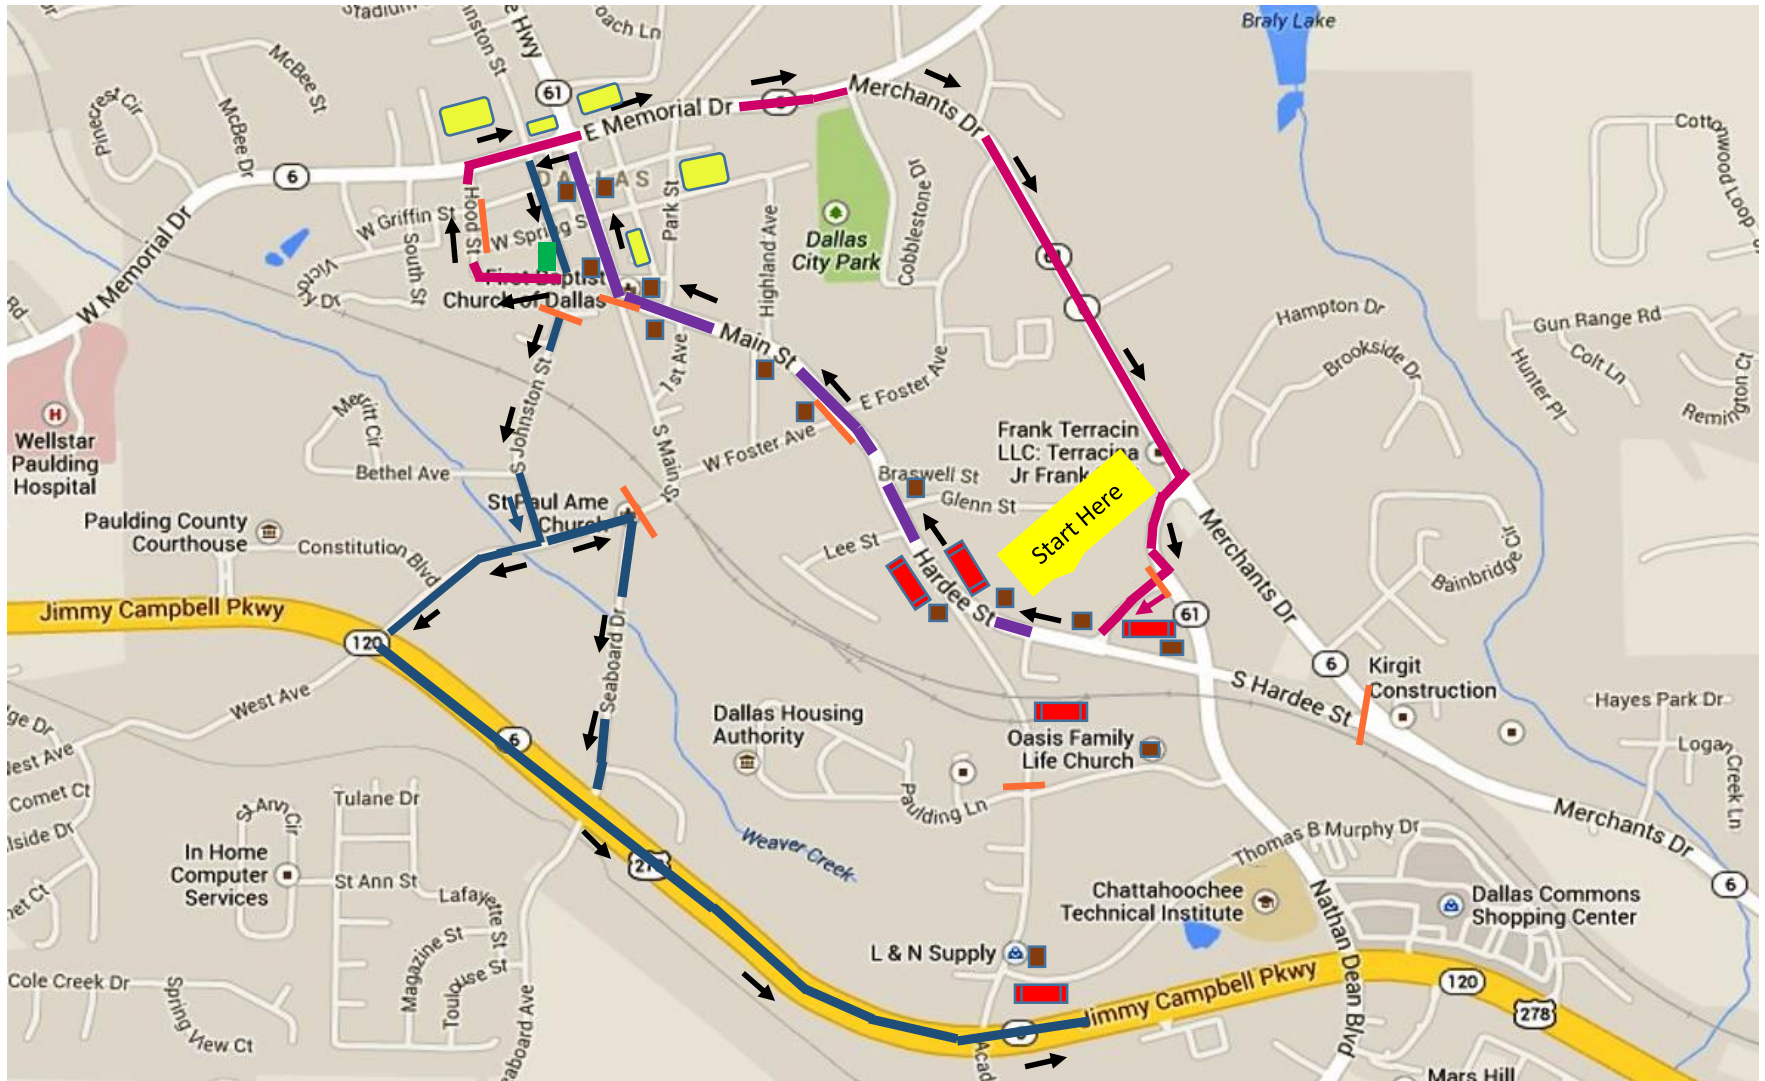

Dallas Christmas Parade Route Map

For questions concerning route, please contact Major Boshell @ Dallas Police Dept ((770) 828-5029

Parade Route-		Closed Streets-	
Return Route-		Visitor Parking-	
Float Dismount Area-		Staging Area-	
Portable Bathrooms-			
Alternate Return Route-			